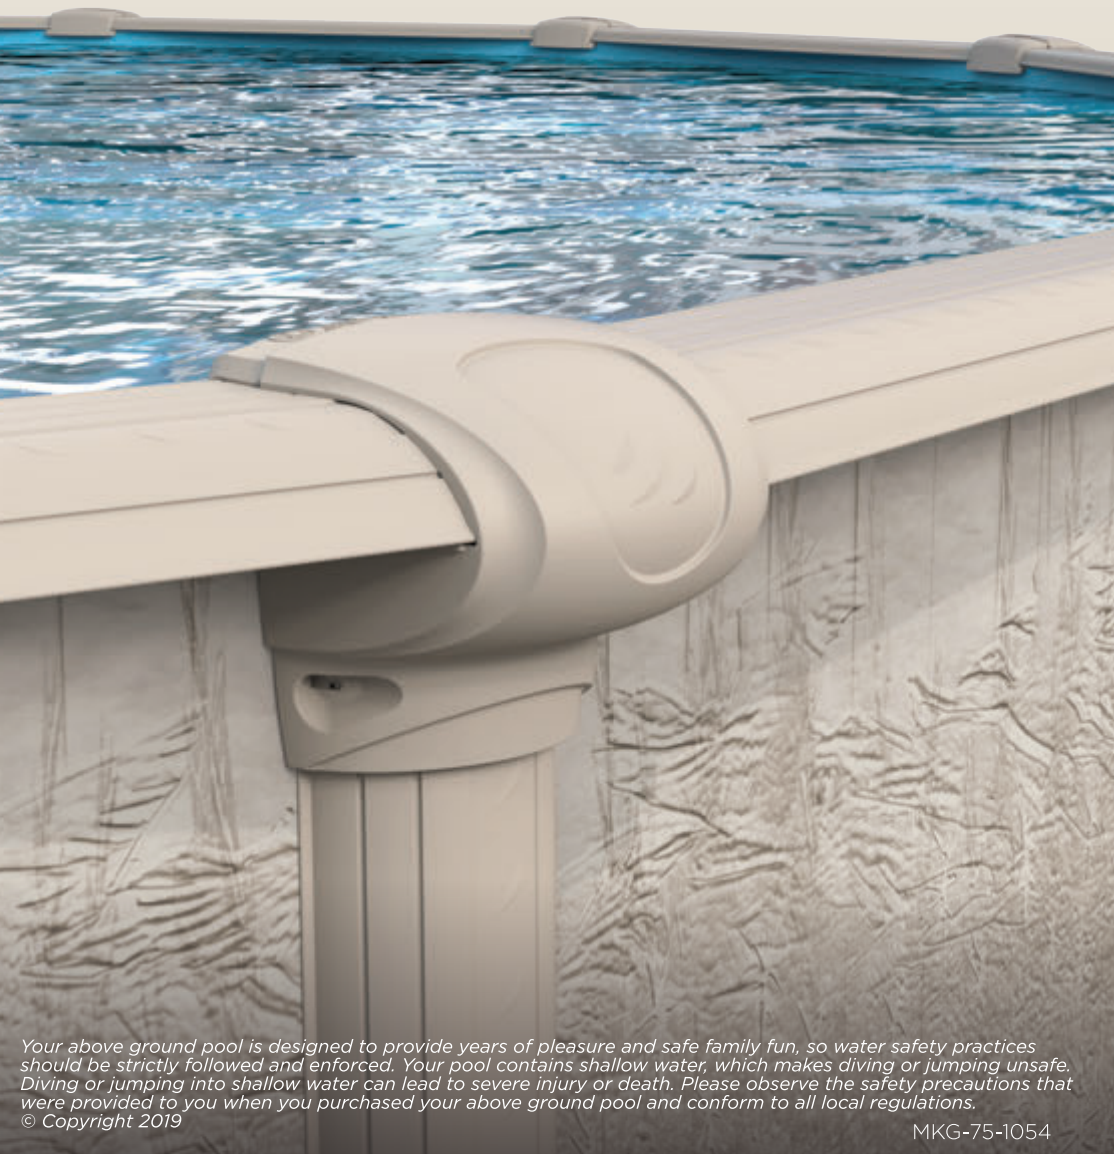

What will you be doing this summer?
Superior materials and renowned durability,
The **V7 Steel Series** brings you the ultimate in
steel pools. Take pride in owning a quality steel
pool that is built for the long haul!

The entire steel structure is coated with a
combination of protective finishes, ensuring
maximum resistance to corrosion and
providing optimum durability.

Your above ground pool is designed to provide years of pleasure and safe family fun, so water safety practices should be strictly followed and enforced. Your pool contains shallow water, which makes diving or jumping unsafe. Diving or jumping into shallow water can lead to severe injury or death. Please observe the safety precautions that were provided to you when you purchased your above ground pool and conform to all local regulations.

© Copyright 2019

MKG-75-1054