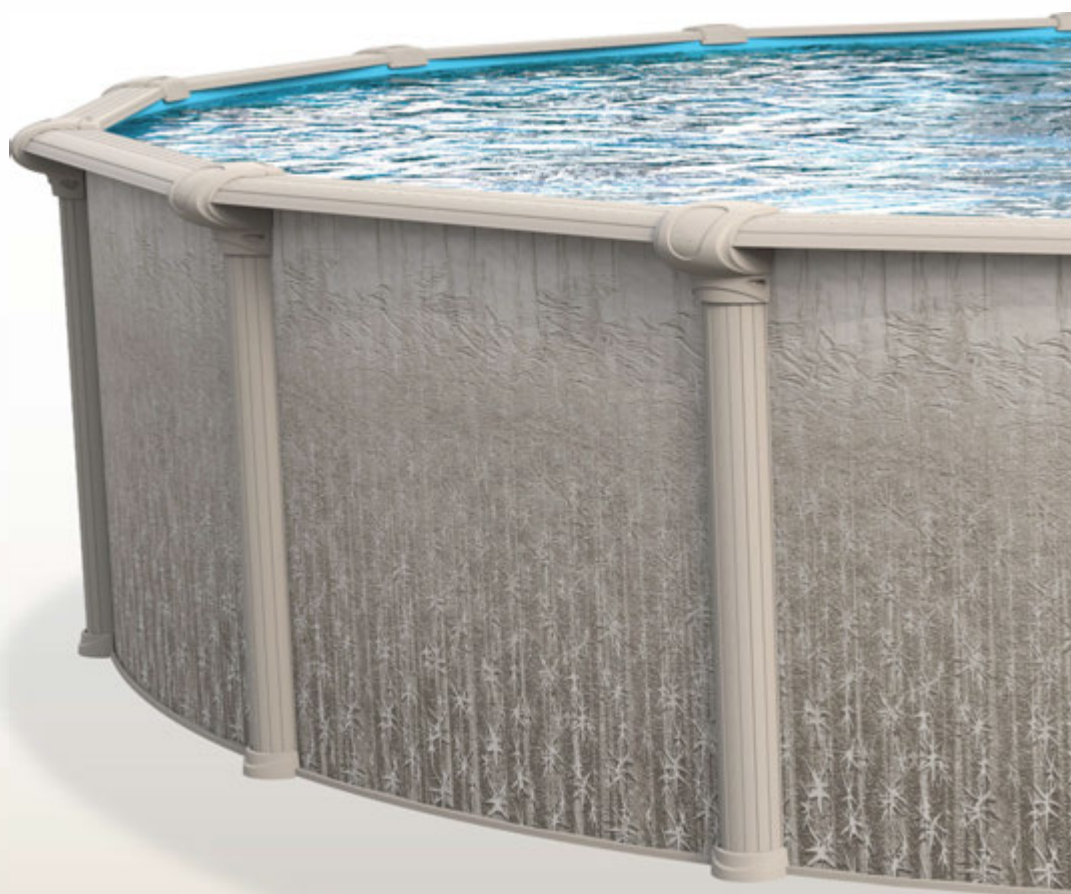

SAHARA STR

*Beauty, Strength and Design;
a great combination!*

Available color and sizes

Color

Sand

Round

12' 15' 18' 21' 24' 27' 30'

52" Height

Oval

12' x 17' 12' x 24' 15' x 26' 15' x 30' 18' x 33'

52" Height

Features

V7 Steel Series

- 7-inch protected steel top ledges for extra resistance to weather
- Steel uprights treated with Texture-Kote
- Two-piece ledge cover and foot cover for precise fit
- Interlocking stabilizer support system for easy wall installation
- Sahara wall pattern-complements Ivory structure
- Heavy corrugated wall with superior coatings
- Easy to assemble
- Buttress system for oval pools
 - a structurally simplified design with superior strength and durability, that is both efficient and attractiv

What will you be doing this summer?
Superior materials and renowned durability,
The **V7 Steel Series** brings you the ultimate in
steel pools. Take pride in owning a quality steel
pool that is built for the long haul!