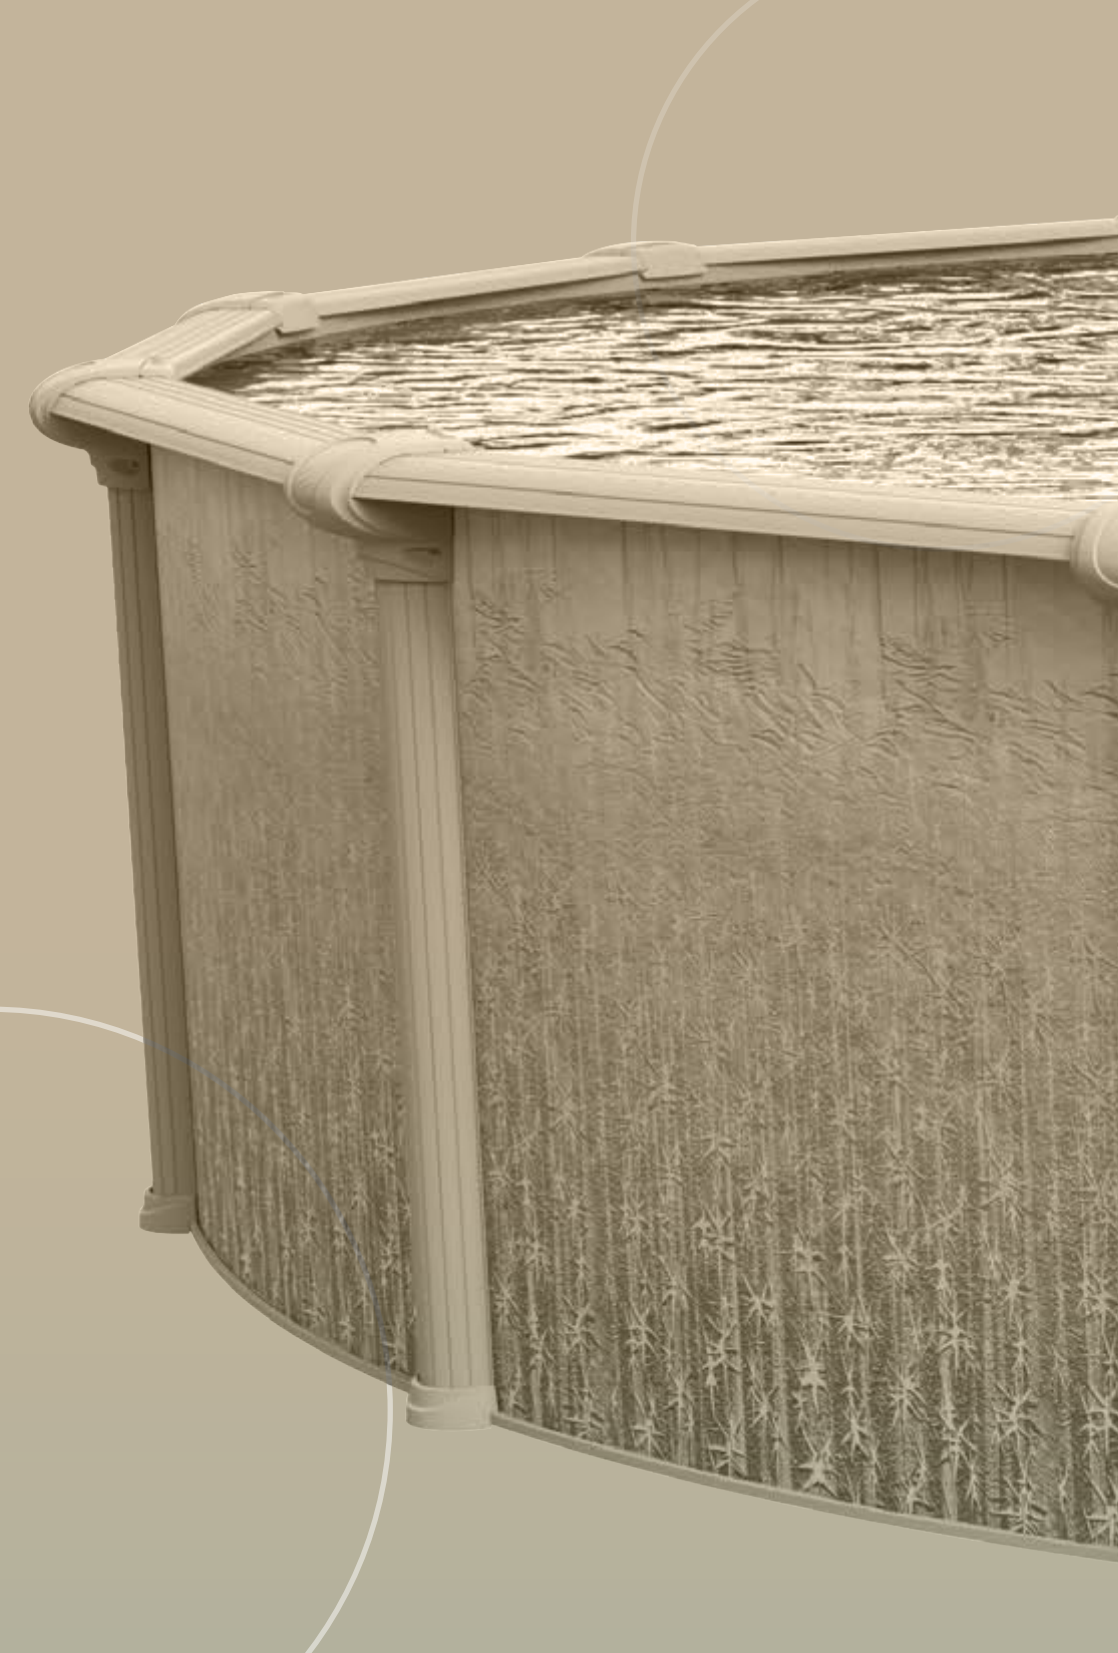

SAHARA STR

*Beauty, Strength and Design;
a great combination!*

Available color and sizes

Color

Sand

Round

12' 15' 18' 21' 24' 27' 30'

52" Height

Oval

12' x 17' 12' x 24' 15' x 26' 15' x 30' 18' x 33'

52" Height

Features

V7 Steel Series

- 7-inch protected steel top ledges for extra resistance to weather
- Steel uprights treated with Texture-Kote
- Two-piece ledge cover and foot cover for precise fit
- Interlocking stabilizer support system for easy wall installation
- Sahara wall pattern-complements Ivory structure
- Heavy corrugated wall with superior coatings
- Easy to assemble
- Buttress system for oval pools
 - a structurally simplified design with superior strength and durability, that is both efficient and attractiv